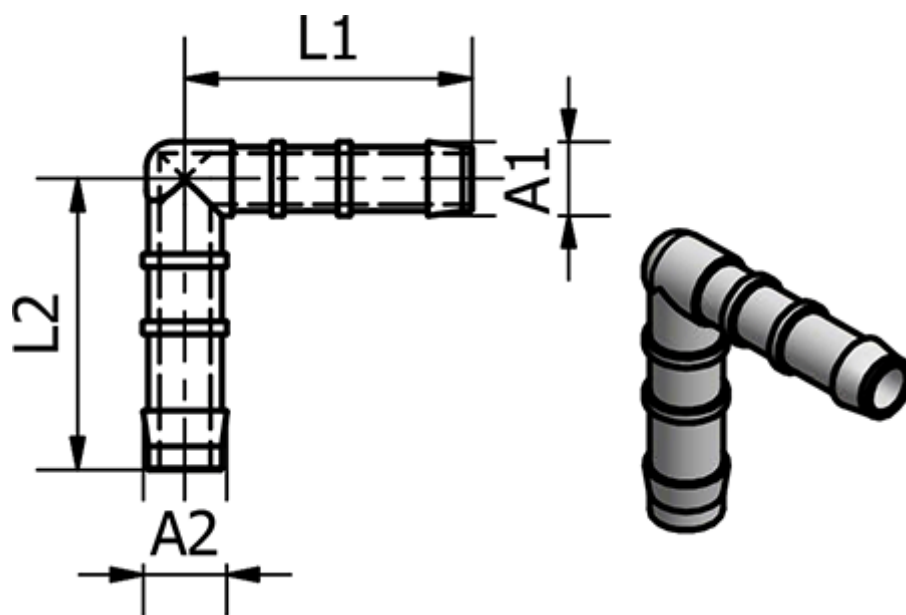

Data Sheet

Article number: 58634816

Description: Tube Connector 34.816, Ø13/ Ø13
Angle

Measures

Ext. Hose Diameter A1 = 13

Ext. Hose Diameter A2 = 13

L1 = 36.5

L2 = 38.5